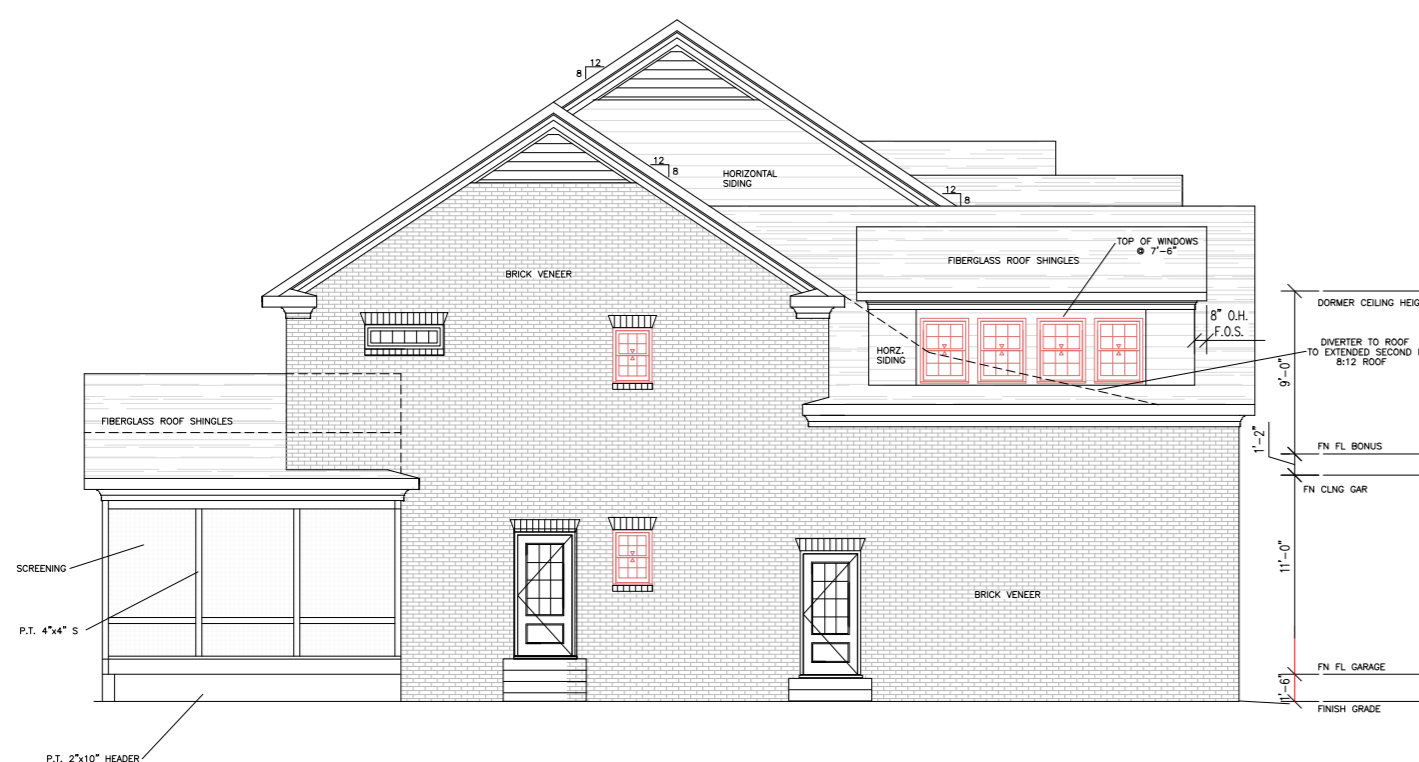

# HAYES PROJECT - NORTH RALEIGH ITB

## AMERICAN TRANSITIONAL / UNDER CONSTRUCTION - COMPLETION 2015

REVISIONS	DATE	BY

THIS DRAWING IS CONSIDERED PROPRIETARY. IT IS NOT TO BE REPRODUCED, NOR IS THE INFORMATION CONTAINED WITHIN TO BE USED TO PRODUCE PRODUCTS, UNLESS THE CLIENT IS FIRST OBTAINED FROM HEARTRIDGE BUILDERS, LLC.