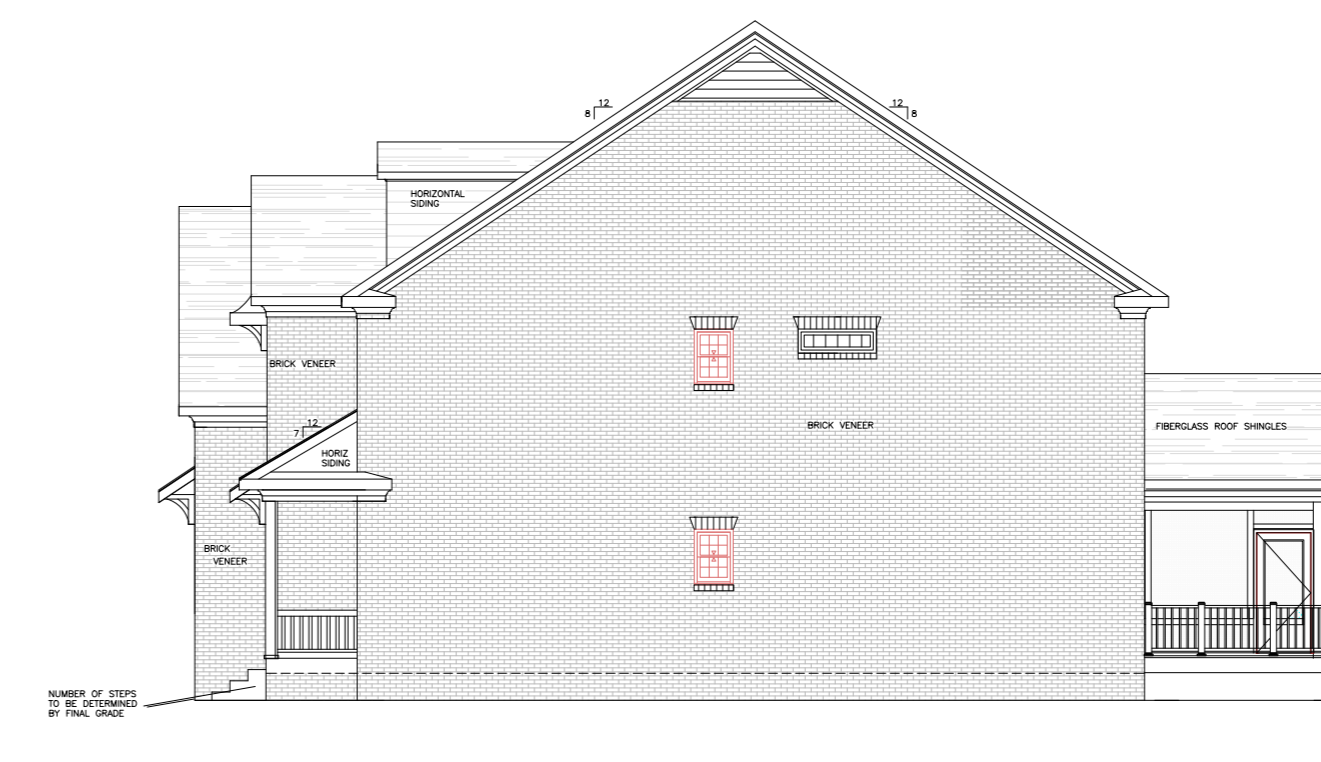

# HAYES PROJECT - NORTH RALEIGH ITB

## AMERICAN TRANSITIONAL / UNDER CONSTRUCTION - COMPLETION 2015

REVISIONS	DATE	BY

THIS DRAWING IS CONSIDERED PROPRIETARY. IT IS NOT TO BE REPRODUCED, NOR IS THE INFORMATION CONTAINED WITHIN TO BE USED TO PRODUCE PRODUCTS, UNLESS THE CLIENT IS FIRST OBTAINED FROM HEARTRIDGE BUILDERS, LLC.