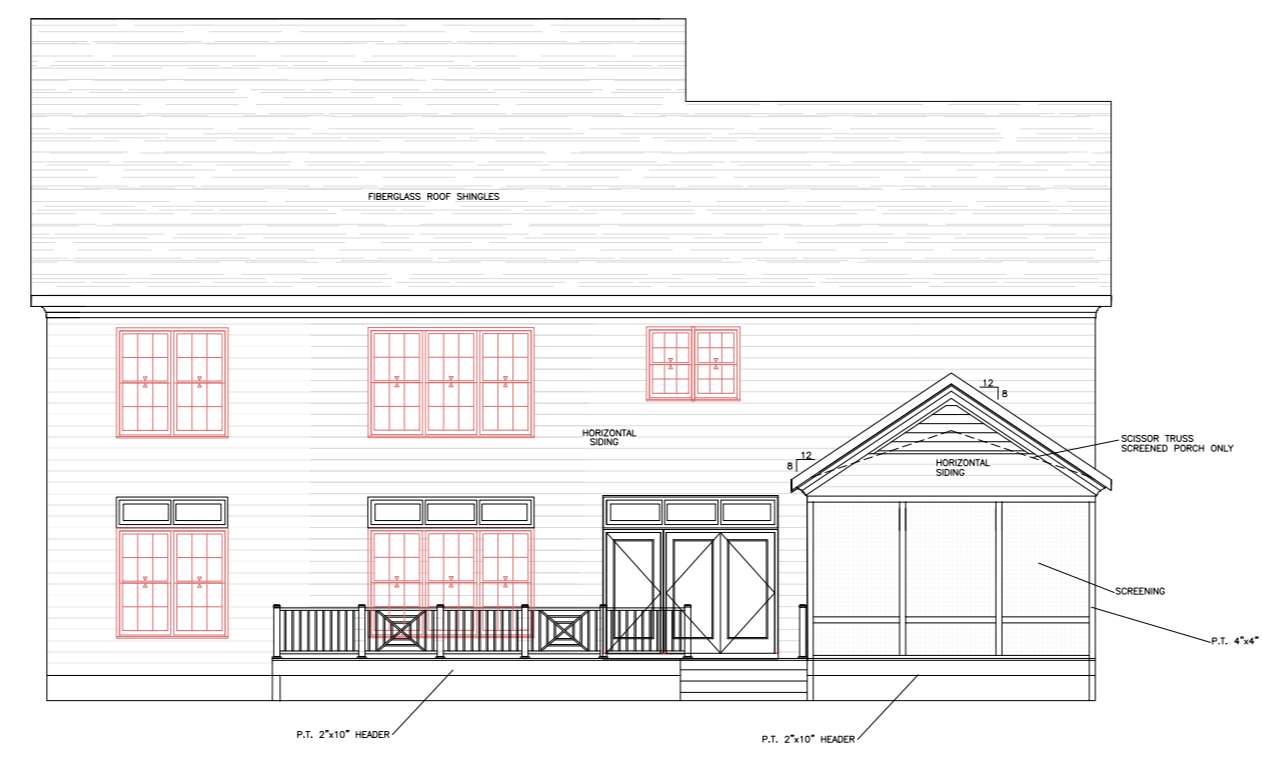

# HAYES PROJECT - NORTH RALEIGH ITB

## AMERICAN TRANSITIONAL / UNDER CONSTRUCTION - COMPLETION 2015

REVISIONS	DATE	BY

THIS DRAWING IS CONSIDERED PROPRIETARY. IT IS NOT TO BE REPRODUCED, NOR IS THE INFORMATION CONTAINED WITHIN TO BE USED TO PRODUCE PRODUCTS, UNLESS THE CLIENT IS FIRST OBTAINED FROM HEARTRIDGE BUILDERS, LLC.